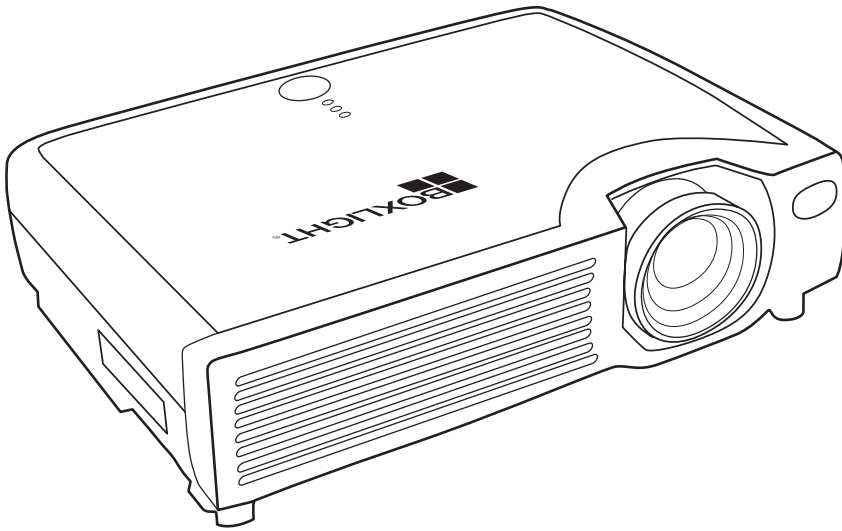

2000 ANSI LUMENS

SVGA RESOLUTION

HDTV COMPATIBLE

B O X L I G H T

CP-634i

Step one: **PRESENT WITH BOXLIGHT'S CP-634I PROJECTOR.** Your images are emblazoned on the screen at 2000 ANSI LUMENS to dazzle big audiences. And with that kind of brilliance, you can be confident the **CP-634I WILL BRIGHTEN ANY ROOM, EVEN UNDER AMBIENT LIGHTING CONDITIONS.** Step two: enjoy the ovation. Thanks to **CONVENIENT FEATURE LIKE DIGITAL ZOOM and KEYSTONE ADJUSTMENTS, MULTIPLE INPUTS, AND HDTV COMPATIBILITY,** your job is sure to be a blast. Call the digital projector specialists at BOXLIGHT today.

B O X L I G H T

CP-634i

projector

- True 800x600 SVGA, with compression up to 1600x1200 UXGA
- 6lbs. / 2.7kg
- 2000 ANSI lumens
- Digital Keystone Adjustment on remote
- Manual zoom/focus
- Digital Zoom Imaging
- Full Function Remote control
- Component Video Input
- HDTV compatible
- FCC Class B rating