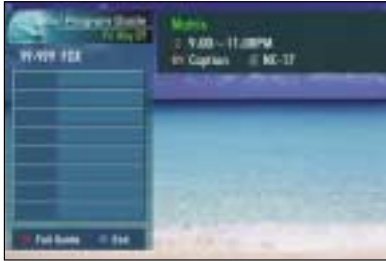

ATSC

SIR-T351

Terrestrial Receiver

Mini Program Guide