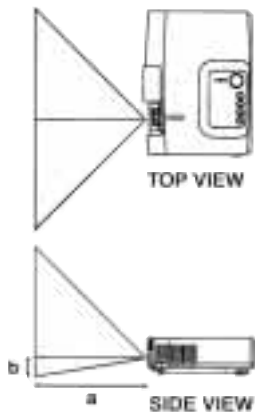

Input / Output Terminals

RGB input signal terminals	RGB	D-sub 15-pin shrink terminal x 1
	AUDIO	Mini jack x 1
Video signal input terminals	S-VIDEO	Min DIN 4-pin terminal x 1
	COMPOSITE	RCA jack terminal x 1
	COMPONENT	RCA jack Y, Cb, Cr / Y, Pb, Pr
	AUDIO	Mini jack x 1
Control terminals		D-sub 15-pins shrink terminal

Dimensions

(W x H x D)	10.9" x 2.4" x 8.3"
Weight	5 lbs.

Supplied Accessories

Remote control, Batteries, Power cord (U.S., UK, Euro), Video / audio cable, RGB cable, Multiple language operator's manual and Carry case

a: Distance from the LCD projector to the screen

The projection distance shown in the table below are for full size (800 X 600 dots)

b: Distance from the lens center to the bottom of the screen (a, b: + / -10%)