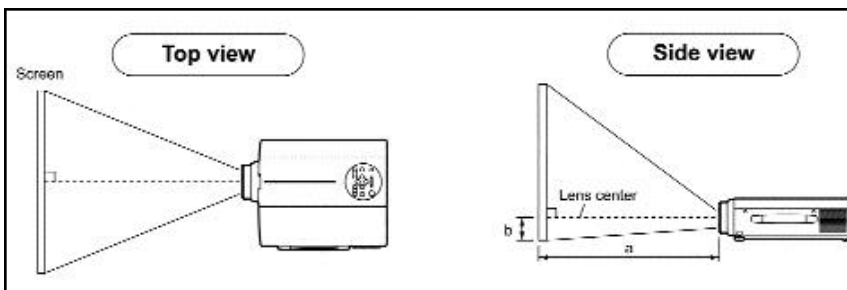

Input / Output Terminals

Video signal input terminals	S-VIDEO	Min DIN 4-pin terminal x 1
	VIDEO	RCA jack terminal x 1
	AUDIO	RCA jack terminal x 1 (L/R)
RGB input signal terminals	RGB	D-sub 15-pin shrink terminal x 2
	AUDIO	Stereo mini jack x 2
RGB output signal terminals	RGB	D-sub 15-pin shrink terminal x 1
	AUDIO	Stereo mini jack x 1
Control terminals		D-sub 15-pin shrink terminals x 1

Dimensions

(W x H x D)	11.4" x 4.7" x 13.6"
Weight	13 lbs.

Supplied Accessories

Remote control with Laser Pointer, Batteries, Power cord (U.S., UK, Euro), Video / audio cable, MAC adaptor, Serial mouse cable, RGB cable, PS / 2 mouse cable, ADB mouse cable, Multiple language operator's manual

The values indicated assumes that the LCD projector's optical axis and screen are vertical

a: LCD projector to screen distance

b: Distance from lens center to screen top/bottom

Screen size (inches)	a (inches)		b (inches)
	Minimum	Maximum	
40	55	73	1
60	85	114	2
80	114	151	2
100	144	191	3
120	176	231	3
150	220	282	4
200	291	386	6