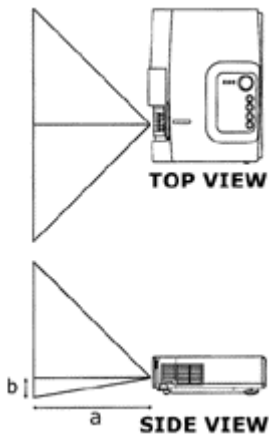

Input / Output Terminals

Video signal input terminals	S-VIDEO	Min DIN 4-pin terminal x 1
	VIDEO	RCA jack terminal x 1
RGB input signal terminals	RGB	D-sub 15-pin shrink terminal x 1
	AUDIO	Mini jack x 1
Control terminals		D-sub 15-pin shrink terminal x 1

Dimensions

(W x H x D)	10.9" x 2.4" x 8.3"
Weight	5 lbs.

Supplied Accessories

Remote control, Batteries, Power cord (U.S., UK, Euro), Video / audio cable, MAC adaptor, RGB cable, Multiple language operator's manual and Carry case

a: Distance from the LCD projector to the screen
The projection distance shown in the table below are for full size (800 X 600 dots)

b: Distance from the lens center to the bottom of the screen (a, b: + / -10%)

CP - X270W

Screen size (inches)	a (inches)		b (inches)
	Min.	Max.	
40	37	46	3
60	57	69	5
80	77	93	7
100	96	116	9
120	116	139	10
150	145	174	13
200	194	233	17

HITACHI

Hitachi America, Ltd.
Computer Division
 2000 Sierra Point Parkway, MS:760
 Brisbane, CA 94005-1835
 Tel (800) 225-1741
 Fax (650) 244-7776
 Web Site: <http://www.hitachi.com/lcd>
 For information on other Hitachi products:
 1-800-HITACHI (800-448-2244)