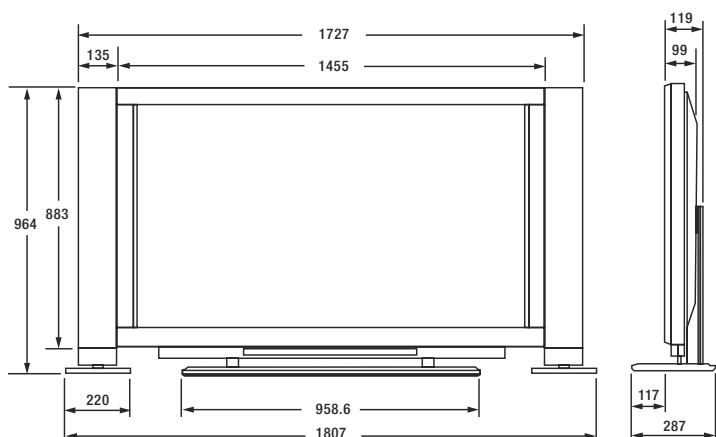

FLATRON Plasma

60" Plasma Display Panel
MU-60PZ12

If the sheer size of the 60" MU-60PZ12 doesn't overwhelm your senses, the uncompromised high-definition picture quality certainly will. Corner to corner brilliance and limit pushing video technology will transport you into your favourite movie or breath life into your corporate presentations.

With a 60" Flatron MU-60PZ12 you'll find life simply looks *better...*

Digitally yours

FLATRON Plasma

60" Plasma Display Panel MU-60PZ12

MONITOR SPECIFICATIONS

Video	Aspect Ratio	16:9
	Display	HD (720P)
	Screen size (H x V)	1318 x 744 mm
	Resolution	1280 x 720 (HD/XGA)
	Cell Pitch (H x V)	0.343 x 1.032 mm
	Picture Mode	4:3, 16:9, Zoom
	Peak Bright	500 cd/m ²
	Contrast Ratio (Darkroom)	550:1
	Color Temperature	9100°K
	View Angle	> 160°
	Colors (RGB)	16.7 Million
	Plasma Type	RGB Stripe (Black Matrix)
	Input Signal	NTSC, HD, VGA~SXGA
	On Screen Disp. Language	Eng/Fre/Span/Port/Kor
Features	Digital Comb Filter	Yes
	Digital High Picture	Yes
	Picture-In-Picture	Yes
	DCDi Video Processor	Yes
I/O	RGB Input	PC/ Digital-TV (D-SUB15)
	Ext. Control RS-232C	Yes (D-SUB9)
	Composite Video Input	Yes
	S-Video Input	Yes
	Component Input (Y,Pb,Pr)	SD&HD (Y/Y,Pb/Cb,Pr/Cr)
	Audio Input	2 x L/R
	Power Cable	Grounded
	Sound Output(SPK)	L/R Out

OPTIONAL ACCESSORIES

Speakers (x2)
AP-60SA10

Speaker Stands

Tall (x2)
AP-60SA10F

Short(x2)
AP-60SA10D

AC input	120V
Power Consumption	700W
Size (W x H x D)	1455 x 883 x 99 mm
Size (W x H x D) with Stand	1455 x 987.5 x 413 mm
Weight	70 kg
Weight (with Stand)	100.3 kg

SPEAKER SPECIFICATIONS

Audio	Audio Output	10W x 10W
	Speaker type	8 Ohm (4 speaker)
I/O	Audio Input Terminal	L / R
Size (W x H x D)	135 x 883 (964) x 99 mm	
Weight	2.5 kg (4.3 kg w/stand) x 2	

Features and specifications subject to change without notice.