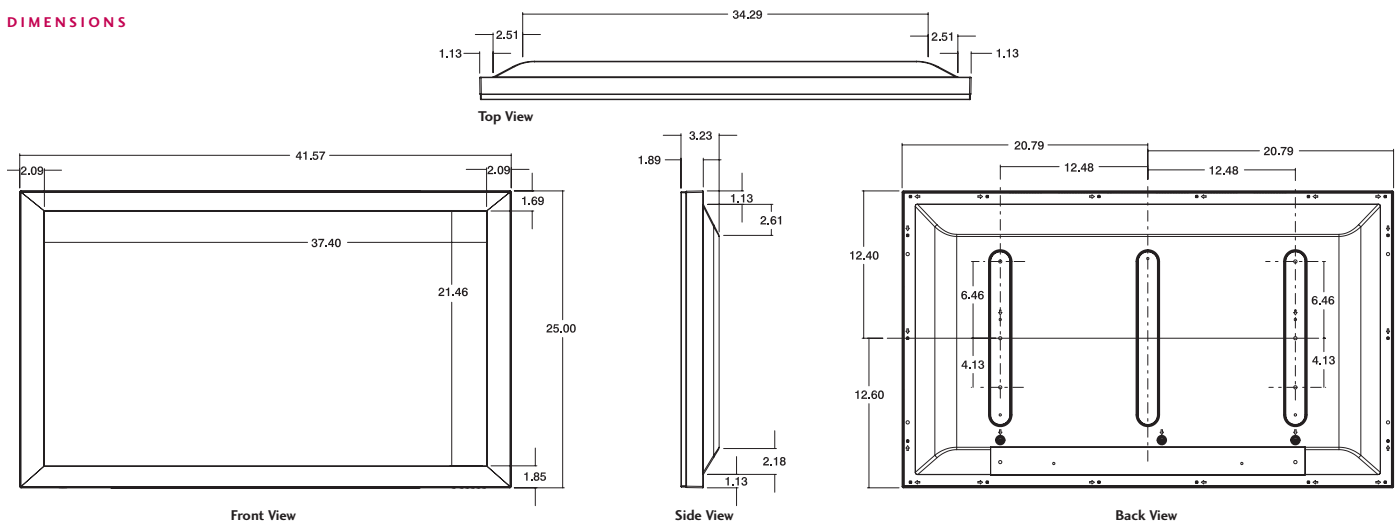

## DIMENSIONS

## DIMENSIONS

Cabinet (W x H x D)	41.57" x 25.00" x 3.23"
Weight	75 Lbs.