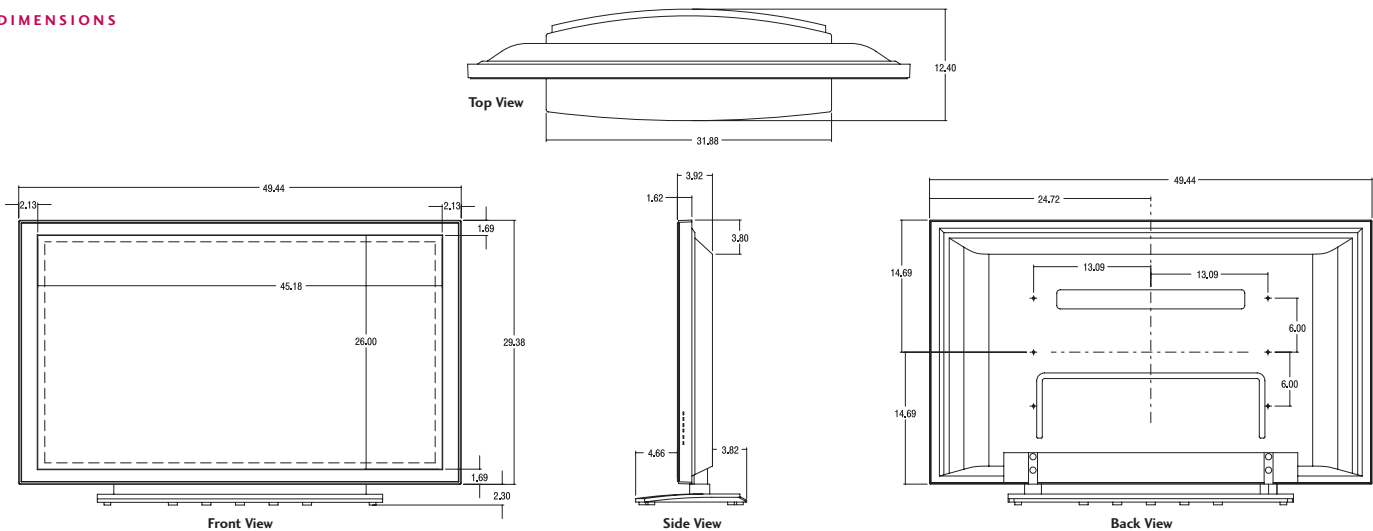

**XD
ENGINE**

**HDTV
MONITOR**

**DCDi
by FAROUDJA**

DIMENSIONS

DIMENSIONS

Monitor Cabinet (W x H x D)	49.44" x 29.38" x 3.92"
Weight	90.4 Lbs.

CABINET DESCRIPTION

Finish	Silver/Black
Cabinet Style	Slim Frame
Power Consumption	450W (Max.)
Power Source	120v 60Hz