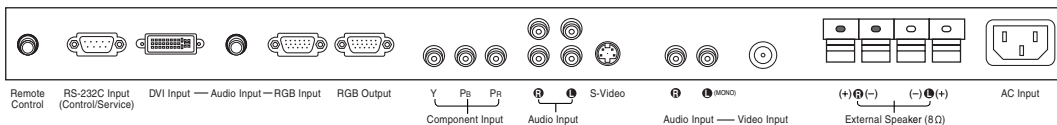

REAR JACK PANEL

www.LGcommercial.com

LG Electronics U.S.A., Inc. 2000 Millbrook Drive, Lincolnshire, IL 60069 Customer Service: 1-888-865-3026
Dimensions and weights are approximate. Design and specifications subject to change without notice. HDTV monitors require optional set-top box to receive high-definition broadcast. DCDi™ is a registered trademark of Faroudja. The "LG Life's Good" is a registered trademark of LG Electronics U.S.A., Inc. ©2004 LG Electronics U.S.A., Inc. Printed in the USA. LG50PM101204