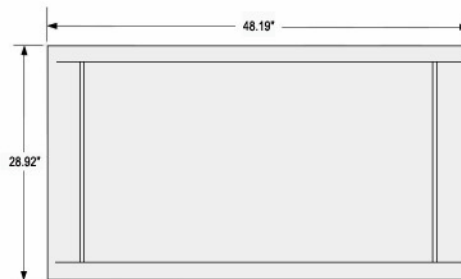

Screen Type/Size	Plasma/50" Diagonal
Video Aspect Ratio	16:9
Native Display Resolution	1366 x 768 (WXGA)
Cell Pitch (H x V)	0.25 mm x 0.81mm
Displayable Colors	16.77 Million
Peak Brightness	620cd/m²
Contrast Ratio	600:1
Viewing Angle	Over 160°
Input Freq. Range	For PC: Autoscanning Hf: 31.5-80KHz Vf: 56-120Hz VGA - SXGA 480p/720p/1080i
PC Input	
HD/DVD/DTV Support	
Input Terminals	
PC and RGB DTV/Audio Video/Audio	D-Sub 15 (VGA Type)/RCA Phono Jacks NTSC Composite (RCA Phono Jacks)
S-Video	Mini DIN 4-Pin
Component/DVD/DTV	RCA Jacks Y, Pb/Cb, Pr/Cr
RS-232C Control	9-Pin D-Sub Connector
Output Terminals	Speaker: 10W+10W (8 Ohms)
Power Requirements	AC120V, 60Hz
Power Consumption	500W
Monitor Controls	Power (Main and Standby) Input Select, Volume +/-
Remote Control Functions	Power, Input Select, APC, DASP, ARC, Still, PIP, Twin Picture, PIP Input, Position, Menu, Mute, Sleep, Vol +/-, Select +/-, OK (Enter)
On Screen Controls	Picture (APC, Digital Reality Picture, Contrast, Brightness, Tint, Color, Sharpness), OSD Transparency Sound (Digital Auto Sound DASP, Auto Volume Level, Treble, Bass, Balance), ARC (Picture Format of 16:9, 4:3 or Zoom), Screen (PC Adjustments for Auto Config, V-Position, H-Position, Phase, Reset), Language (English, French, Spanish, Portuguese), PIP (Small, Large, Input, Position), Twin Picture On/Off, Input (RGB(PC)/Video/Component)
Dimensions (W x H x D)	48.2" x 28.9" x 4.1" (1223mm x 734mm x 105mm) Set Only
Weight	99.9 lbs (45.3 kg) Set Only
Operating Temperature	32°F-104°F (0°C-40°C)
Operating Humidity	30%-80%
EMI Regulations	FCC Class A
Safety Regulations	C-UL
Accessories	Remote Control, D-Sub 15 Pin PC VGA Cable, Power Cord, User's Manual
Other Features	Utilizing Faroudja DCDi™ (Directional Correlation Deinterlacing) Technology, (3D Motion Adaptive Deinterlace Minimizes Jaggies on Angled Lines, Motion-Adaptive Cross-Color Suppression Eliminates Coloration Artifacts, Film Mode for Proper Handling of 3:2 and 2:2 Pulldown Material, Bad-Edit Detection/Correction Compensates Poor Scene Cuts), Digital Comb Filter, ISM Feature to Minimize Image Burn, DRP (Digital Reality Picture) Function, Picture in Picture Function, Twin Picture (Side by Side), Auto Volume Leveler, Still Function (Freeze Current Image), Key Lock, Orbiter, White Wash, Set ID
Mounting Options	Desktop Stand, Floor Stand, Wall Mount, Ceiling Mount
UPC#:	719192165380

FILATRON™ Plasma

LG ELECTRONICS U.S.A., INC.

HEADQUARTERS

1000 Sylvan Avenue, Englewood Cliffs, NJ 07632 Tel: (201) 816-2000, Fax: (201) 816-2188 www.LGeus.com