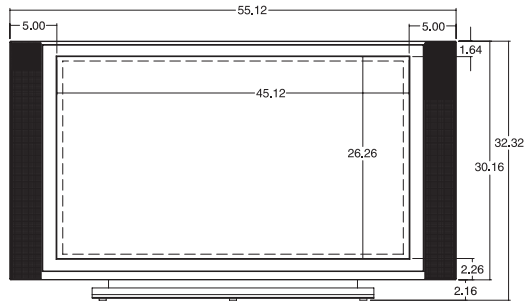

## DIMENSIONS

Front View

Side View

Back View

## DIMENSIONS

Cabinet with Stand (W x H x D)	55.12" x 32.32" x 12.4"
Weight	115.08 Lbs.