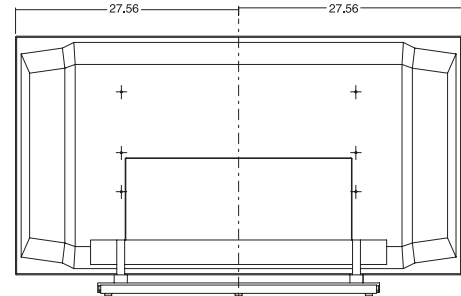

## DIMENSIONS

Front View

Side View

Back View

## DIMENSIONS

Cabinet with Stand (W x H x D)	55.12" x 32.32" x 12.4"
Weight	115.08 Lbs.