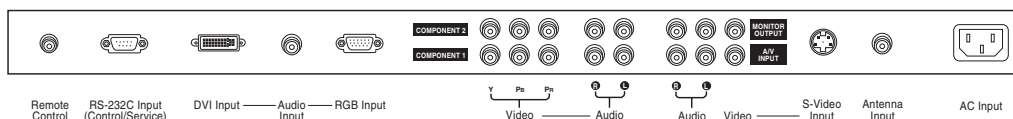

SIDE JACK PANEL

REAR JACK PANEL