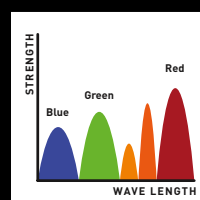

NEC PLASMA IMAGE WITH CAPSULATED COLOR FILTER AND ACCUCRIMSON

(FIGURE 1)

NEC'S EXCLUSIVE CAPSULATED COLOR FILTER AND ACCUCRIMSON TECHNOLOGY PROVIDE RICH, VIBRANT COLORS WITH ENHANCED CONTRAST TO PRODUCE REALISTIC IMAGES