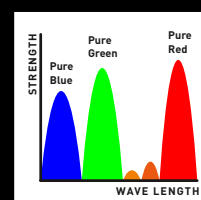

NEC PLASMA IMAGE WITH CAPSULATED COLOR FILTER AND ACCUCRIMSON

(FIGURE 1)

NEC'S EXCLUSIVE CAPSULATED COLOR FILTER AND ACCUCRIMSON TECHNOLOGY PROVIDE RICH, VIBRANT COLORS WITH ENHANCED CONTRAST TO PRODUCE REALISTIC IMAGES