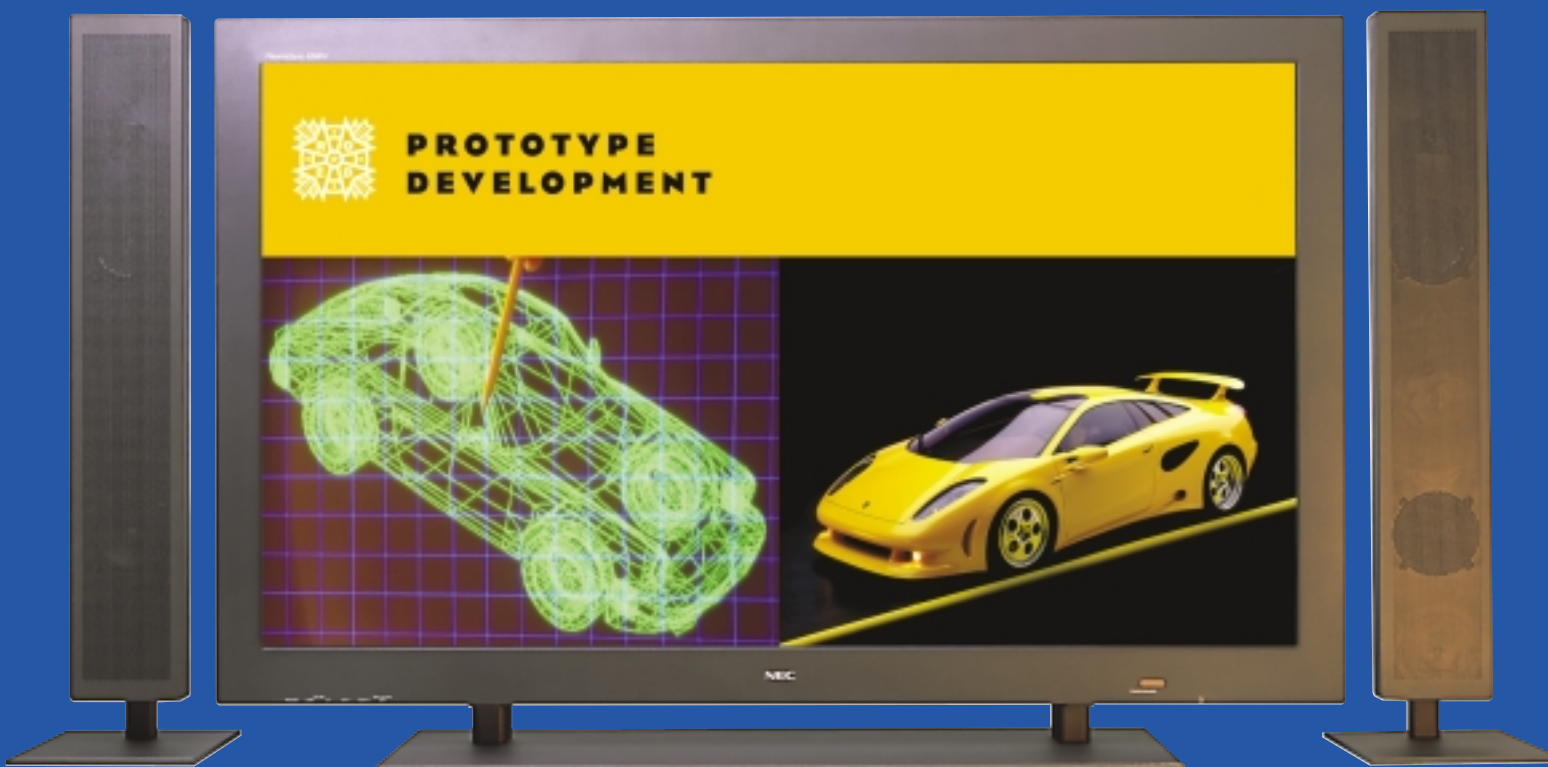

Enhanced Presentation Effectiveness

With the 42MP4, NEC also includes features that help you deliver your message. Digital Zoom allows you to select any point on the screen and magnify it to emphasize a point or highlight information. Information can be enlarged up to 3 times in 64 smooth digital steps and you can pan through the entire screen at any selected magnification level. The 42MP4 is also remarkably quiet so you do not have to compete with fan noise to make yourself heard in a meeting.

XGA native resolution provides superb clarity for text and detailed graphics.

Comprehensive Control Options (FIGURE 2)

A wired/wireless handheld remote control and convenient front bezel controls provide access to all monitor functions via an intuitive, easy to navigate on-screen menu system. Plus, complete RS232 external control is available for every monitor function. The RS232 system provides two-way communication to verify the execution of commands.