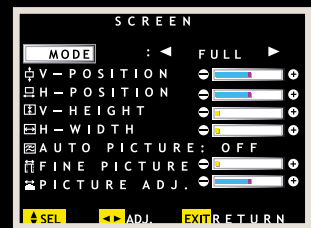

## Flexible Mounting Configurations

The PlasmaSync 61MP1 can be mounted in either horizontal or vertical orientation for maximum flexibility in displaying your messages.

*Wired/wireless hand-held remote control provides access to all monitor functions via an intuitive on-screen menu system.*