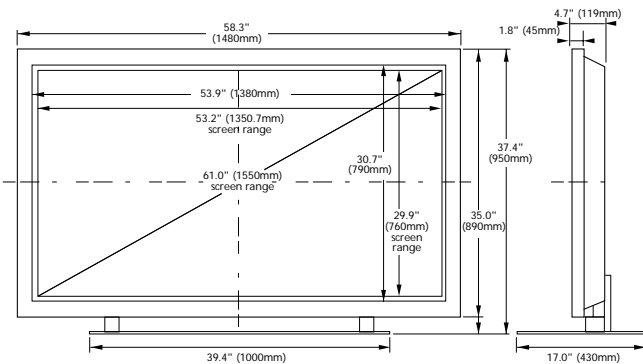

PlasmaSync® 61MP1