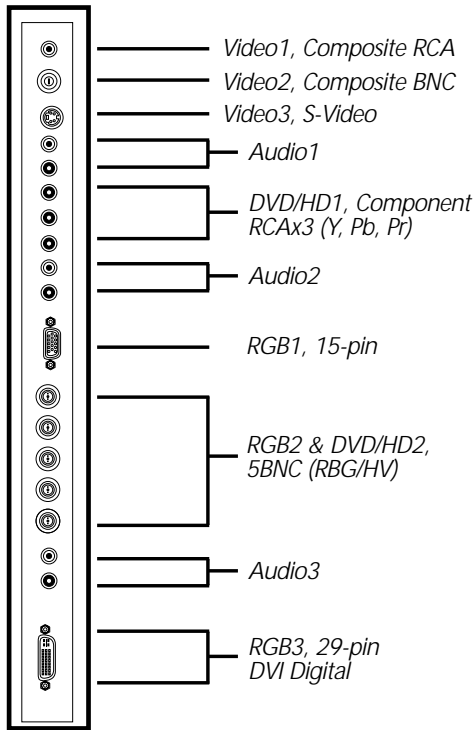

Side Input Panel