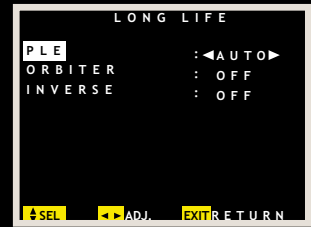

## Flexible Mounting Configurations

The PlasmaSync 61MP1 can be mounted in either horizontal or vertical orientation for maximum flexibility in displaying your messages.

## Superior Service and Support

The PlasmaSync 61MP1 is supported by NEC Technologies industry-leading service and support programs. It comes with a standard 1-year manufacturer's warranty plus an extended warranty option that provides two additional years of coverage and is available from your authorized NEC Visual Systems dealer.

## Choose Your Screen Size

NEC's PlasmaSync MP Series offers three screen sizes for a range of multimedia application uses. From the utility of the 42" screen to, superior 50" performance to the ultimate size of the 61MP1, NEC offers a solution with outstanding progressive scan image quality, broad signal and source compatibility and powerful multimedia capabilities. Only NEC offers this range of screen size options in a series of plasma monitors designed specifically for professional multimedia applications.

*Wired/wireless hand-held remote control provides access to all monitor functions via an intuitive on-screen menu system.*