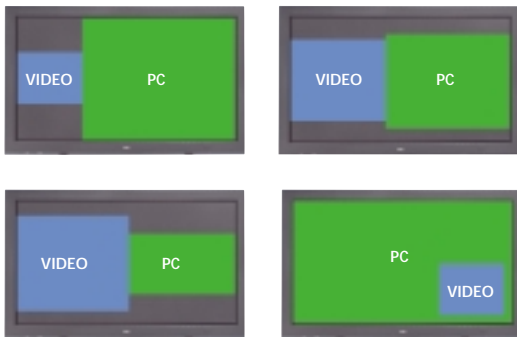

With Digital Zoom you can select a portion of the screen image and enlarge it up to 9 times with the touch of a button on the remote control.