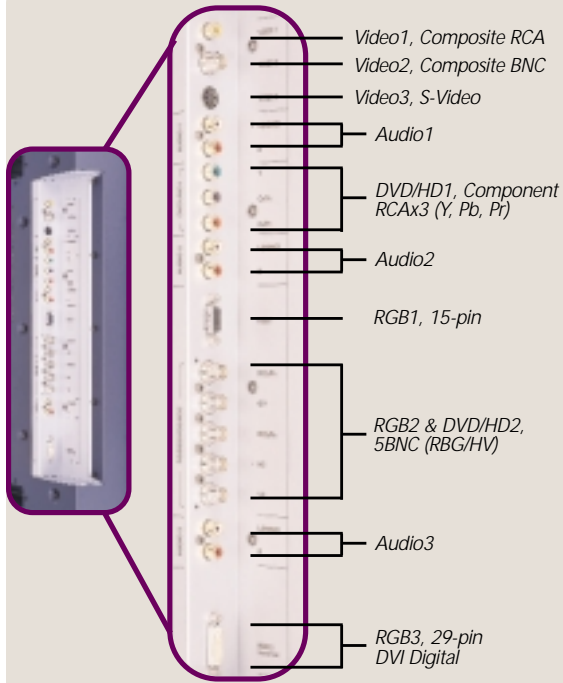

PlasmaSync®

61MP1

NEC

NEC proves  
BIGGER is better  
with the first 61"  
plasma monitor

*Multimedia Presentation Series*

**NEC Technologies**  
Visual Systems

PlasmaSync®

61MP1

## Superior Resolution and Image Quality

The PlasmaSync 61MP1 delivers the outstanding image quality you expect from NEC. It starts with a 1365 x 768 native panel resolution that meets the industry standard for true 16:9 Wide XGA computer graphics to provide superior high-resolution capability. The 61MP1 includes NEC's Capsulated Color Filter technology that provides extremely realistic and saturated colors as well as enhanced contrast. Advanced AccuBlend scan conversion provides precise display of computer-based information from non-native resolutions. A motion-compensated 3D scan converter delivers smooth, lifelike display of video sources and an improved 3-2 pull down converter provides excellent display of video content originally recorded in 24 frame/second film.

Additionally, a combination of exclusive new technologies have been incorporated that enhance the sharpness, clarity and color reproduction of the panel. Advanced Mass Area Sampling widens the sampling area horizontally and vertically to straighten diagonal lines and reproduce curved lines more smoothly for a clear and precise image. For computer sources, a scan converter with an Optimum Conversion process for signals up to UXGA is included. NEC has the latest video processing circuitry which uses a new algorithm to reduce false color contours plus a 10-bit conversion process for more precise reproduction of shades of black delivers dark scenes with details that are sharp and distinct.

*Comprehensive input panel includes connections for up to 8 different sources including a 29-pin DVI digital input connector and three assignable audio inputs. RS232, control lock and remote control jack are located on a separate connector panel on the bottom of the cabinet.*