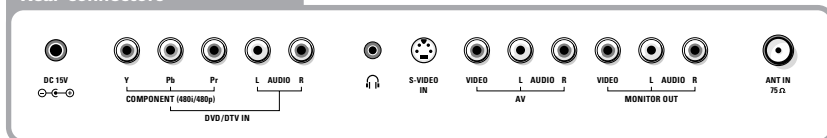

20" LCD Flat-TV

20PF9925

Liquid Crystal (Display) Television works by trapping a liquid crystal solution between two sheets of polarized glass. When an electric current is passed through the liquid crystals, they align so light cannot pass through. Each crystal then either blocks or allows light to pass through it based on the broadcast information. For clear, crisp color that rivals traditional CRT displays, a thin film transistor, known as a TFT is employed.

LCD allows screens to be thinner, and televisions lighter and more energy efficient than ever before. The result is television that not only can fit on a wall, it can fit in places conventional televisions cannot.

Rear connectors

Technical specifications

Screen / Picture

- Visible screen size : 20"
- Picture Aspect Ratio 4:3
- LCD technology : Thin Film Transistor - TFT
- # pixels : 640 x 480
- Response time LCD : 25ms (typical)
- Light output : 450cd/m²
- Contrast Ratio : 400:1
- Viewing angles : 140h / 120v
- Anti glare coating
- Progressive Scan
- De-interlacer
- Color Transient Improvement
- Digital Comb filter (4H)
- Contrast / Brightness control

Sound

- Sound system : BTSC / SAP Stereo
- Output : 2x2W RMS
- Speakers : 2x2 - full range + tweeter
- Graphic Equalizer
- AVL

Operation

- EasyTune™
- Multi-language menu / OSD (Eng, Fre, Spa, Port)
- Sleep timer up to 180 minutes.
- AutoLock™ to protect young kids from objectionable programming with V-chip technology
- Closed Captioning

Reception

- Tuning system: PLL Digital Tuning
- Color transmission systems
- Off-air: NTSC - M
- NTSC video playback
- Channel selections : 125 channels
- Aerial input: 75 Ohm (F-threaded)

Remote Control

- RC282605

Connections

- Audio / Video
  - Component video in
  - YUV-in / YPbPr (cinch) input + audio L-R
  - Video CVBS in, audio L-R in (cinch)
  - S-Video in (Y/C)
  - Monitor out : Video CVBS, audio L-R (cinch)
  - headphone jack 3.5mm
- DC input
  - 15V / 4.5 A
- Antenna
  - Input 75 Ohm F-pin

Miscellaneous

- Ambient temperature : +0/+40°C
- Mains : AC 95-264V, 50/60Hz
- Power consumption: 70W (normal operation) ; Stand by : <3W
- Weight : 21.2 lbs (incl. 'arch'; excl. packaging)
- Dimensions (WxHxD):
  - product : 25.3x16.7x3.3 in. (excl. 'arch')
  - carton : 30.0x22.9x12.2 in.

UPC : 0 37849 92161 6