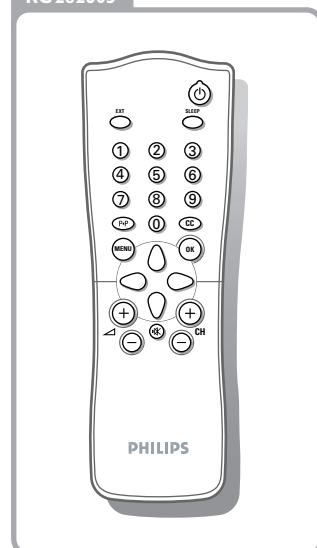

RC 282605

©2002 Philips Consumer Electronics Co.
A Division of Philips Electronics North
America Corp.

EasyTune and AutoLock are trademarks of Philips
Consumer Electronics Company.

Internet address
<http://www.philips.com>

Printed in USA

Specifications subject to change without notice.

Let's make things better.

PHILIPS