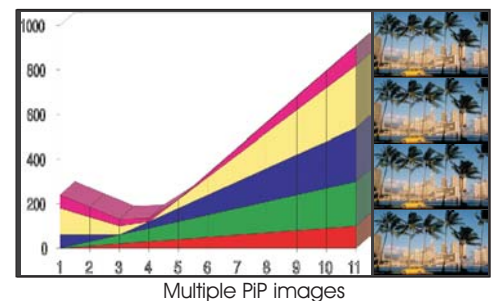

## Features

- ▶ Integrated TV Tuner, Scaler, Switcher.
- ▶ Multimedia Inputs: RF Input, Video/S-Video Input, Computer/Component Input.
- ▶ Compatible with 1080i, 720p, 480p, VGA, SVGA, XGA input resolutions.
- ▶ Hi-Res PiP capabilities such as Side-by-Side images, Translucent PiP, Multi-image PiP.
- ▶ MAD™ (Motion Adaptive De-Interlacing) provides superior image enhancements.
- ▶ 3:2 Pulldown
- ▶ Adaptive 4H comb filtering with Y/C processing produces exceptionally high quality images with image enhancement and noise suppression.
- ▶ RS-232, IR, Contact Closure Control.