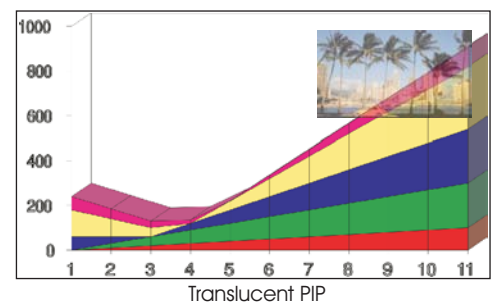

## Features

- ▶ Integrated TV Tuner, Scaler, Switcher.
- ▶ Multimedia Inputs: RF Input, Video/S-Video Input, Computer/Component Input.
- ▶ Compatible with 1080i, 720p, 480p, VGA, SVGA, XGA input resolutions.
- ▶ Hi-Res PiP capabilities such as Side-by-Side images, Translucent PiP, Multi-image PiP.
- ▶ MAD™ (Motion Adaptive De-Interlacing) provides superior image enhancements.
- ▶ 3:2 Pulldown
- ▶ Adaptive 4H comb filtering with Y/C processing produces exceptionally high quality images with image enhancement and noise suppression.
- ▶ RS-232, IR, Contact Closure Control.