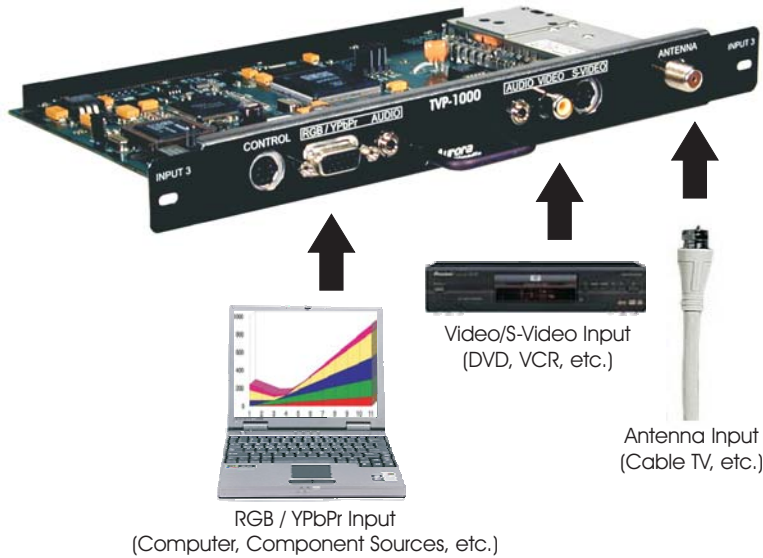

# TVP-1000

Video Processor, Scaler, Switcher, TV Tuner with  
Hi-Resolution Picture-in-Picture

Version 1.15 now has character generator via RS-232

**Combine the TVP-1000 with Pioneer's third generation plasmas to make the most advanced Presentation and Multimedia Display Solution!**

The TVP-1000 provides enhanced functionality to Pioneer plasmas for a myriad of applications including conference rooms, boardrooms, video conferencing, training facilities, broadcast and video production, home entertainment and more.

## Features

- ▶ Integrated TV Tuner, Scaler, Switcher.
- ▶ Multimedia Inputs: RF Input, Video/S-Video Input, Computer/Component Input.
- ▶ Compatible with 1080i, 720p, 480p, VGA, SVGA, XGA input resolutions.
- ▶ Hi-Res PiP capabilities such as Side-by-Side images, Translucent PiP, Multi-image PiP.
- ▶ MAD™ (Motion Adaptive De-Interlacing) provides superior image enhancements.
- ▶ 3:2 Pulldown
- ▶ Adaptive 4H comb filtering with Y/C processing produces exceptionally high quality images with image enhancement and noise suppression.
- ▶ RS-232, IR, Contact Closure Control.