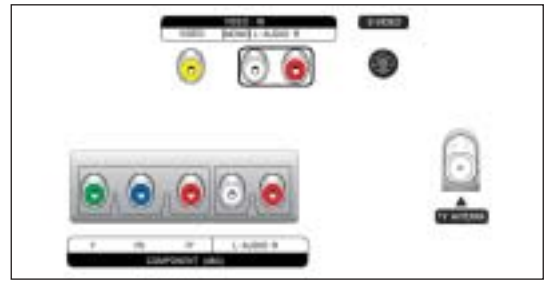

AUDIO

- Built-in Side Speakers with 3 Watts x 2 Audio Power

CONNECTIONS

- Component Video Input (Y, Pb, Pr) 480i
- S-Video Input
- Composite Video Input

All on-screen images are simulated pictures.
All features, specifications, model numbers subject to change.

LCD

LTN1535

15" LCD TV

Rear Jack Panel

FEATURES

1024 Horizontal x 768 Vertical Pixel Resolution. High resolution pixel density with built-in image scaler to handle inputs from a variety of digital or analog audio/video sources.

Digital Comb Filter minimizes edge image artifacts while improving transition detail.

V-Chip System¹ allows blocking of rated TV and movie programs determined by the parent to contain objectionable content.