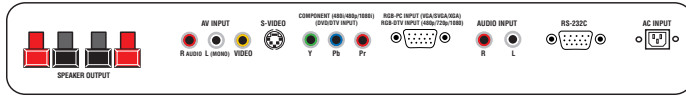

42" 16:9 EDTV Monitor Plasma Display (P42W34/34H)

JACK PACK

DVI with HDCP	1
Hi-Res Component Video	1
S-Video In	1
Composite In	1
RGB In (15-Pin Type-D Connector)	1
Audio In	2 (L/R), 1 (Phone)
Audio Out	1 (L/R)
RS-232c	1

ADDITIONAL INFORMATION

Cabinet Dimensions:	
Width x Height x Depth	40.7" x 24.5" x 3.2"
Weight	75.0 lbs.
Cabinet Dimensions w/Packaging:	
Width x Height x Depth	50.0" x 30.3" x 15.0"
Weight	83.8 lbs.
UPC Code	04464270005 8

ACCESSORIES (OPTIONAL)

Cabinet Stand (P42WTSL)	
Width x Height x Depth	35.7" x 11.5" x 12.0"
Weight	6.2 lbs.
UPC Code	04464270200 0
Wall Mount (PWMT200)	
Width x Height x Depth	34.0" x 17.0" x 2.0"
Weight	22.8 lbs.
UPC Code	04464240082 8
Speaker (P42WSPL)	
Width x Height x Depth	24.5" x 4.5" x 3.2"
Weight	4.3 lbs. each
UPC Code	04464270101 7
Speaker Stand (P42WSSL)	
Width x Height x Depth	8.9" x 10.1" x 6.2"
Weight	1.4 lbs. each
UPC Code	04464270102 4

CABINET DESCRIPTION

Finish	Two-tone Sliver
Cabinet Style	Slim Frame
Power Consumption	320W
Power Source	110v~230v (50/60Hz)

REMOTE CONTROL

Transmitter	Yes

SERVICE/LIMITED WARRANTY

Warranty: Parts/Labor	1 Year/1 Year
MTBF (Approx.)	30K hrs.

VIDEO ENHANCEMENTS

Screen Size	42"
Aspect Ratio	16:9
Resolution Display	852 x 480p
Contrast Ratio	1200:1
Brightness	1000 cd/m² with Filter
Viewing Angle	160°
Digital Progressive Scan	Yes
Format Conversion	Intelligent Image Scanning
Faroudja DCDi™ De-Interlacer	Yes
Double Sage Scan Converter	Yes
Input Signal	NTSC, HD, VGA, SVGA, XGA, SXGA
Display Modes	Normal, Wide, Zoom

AUDIO ENHANCEMENTS

Optional Speakers	20W (10W x 2)
On Screen Equalizer	Yes
Gradual Volume Increase	Yes
CC/CC When Mute	Yes
MTS/SAP	Yes
Bass/Treble/Balance	Yes
Audio Volume Leveler	Yes

SPECIAL FEATURES

Flexible Picture-in-Picture (PIP)	Yes
Advanced Zoom	Yes
Multi-lingual Menus	Yes
Shock Absorbing Glass Damper	Yes
RS232 Controls, Hi-Res Component, S-Video	Yes
Digital RGB (DVI with HDCP)	Yes
Fan Free, Noise Free	Yes
Auto Power On	Yes
Auto Sleep (Power/Off)	Yes
On/Off Timer	Yes
Discrete Codes	Yes
Last Source Memory	Yes
Orbiter/Whitewash Function	Yes

REQUIRED APPROVALS

UL, FCC (B)