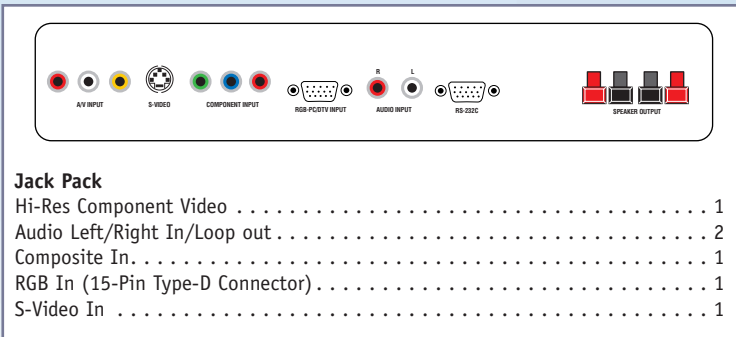

60" Plasma HDTV Monitor Display **P60W26**

Additional Information

Cabinet Dimensions:

Height x Width x Depth . . . . . 57.30" x 34.80" x 3.90"

Weight . . . . . 154.3 lbs.

UPC Code 04464200412 5

Cabinet Dimensions w/Packaging:

Height x Width x Depth . . . . . 45.30" x 36.50" x 23.00"

Weight . . . . . 183 lbs.

Cabinet Stand Dimensions:

Height x Width x Depth . . . . . 45.7" x 15.5" x 16.3"

Weight . . . . . 66.8 lbs.

UPC Code 04464200562 7

Speaker Dimensions:

Height x Width x Depth . . . . . 5.30" x 34.80" x 3.90"

Weight . . . . . 5.5 lbs.

UPC Code 04464200542 9

Speaker Stand Dimensions:

Height x Width x Depth . . . . . 8.70" x 8.60" x 8.70"

Weight . . . . . 4 lbs.

UPC Code 04464200552 8

Accessories (Supplied)

15-Wire RGB Cable . . . . . Yes

R/L Audio Cable (w/Speaker) . . . . . Yes

Accessories (Optional)

Table/Desk Mount/Pedestal . . . . . Yes

Wall Mount . . . . . Yes

Integrated Power Supply . . . . . Yes

Anti Reflection Screen . . . . . Included

DPD Screen Filter . . . . . Yes

AC-Line 120v

Speakers . . . . . Yes

Cabinet Description

Finish . . . . . Brushed Silver

Cabinet Style . . . . . Slim Frame

Power Consumption . . . . . 650W (Max Audio 700W)

Power Source 120v 60Hz

Power Cord . . . . . Yes

Remote Control

Transmitter . . . . . Yes

Model Number SC3261

Transmitter Finish . . . . . Brushed Silver

Service/Limited Warranty

Warranty: Parts/Labor . . . . . 1 Year/1 Year

MTBF (Approx.) . . . . . 30K Hours

Life Expectancy (Approx.) . . . . . 30K Hours

Video Enhancements

Screen Size . . . . . 60"

Flat . . . . . Yes

Resolution Display . . . . . 1280 x 720p

Pixel Pitch . . . . . 0.343 (H) x 1.032 (V)

Aspect Ratio . . . . . 16:9, 4:3 Zoom

Brightness . . . . . 500 cd/m²

Contrast Ratio 550:1

Twin Picture, PIP . . . . . Yes

Viewing Angle . . . . . 160°

Format Conversion . . . . . Intelligent Image Scanning

Aspect Ratio Correction . . . . . Yes

Scan Converter . . . . . Faroudja, Sage

Color Temperature . . . . . 8,000k Fixed

Contrast . . . . . Yes

Brightness/Sharpness . . . . . Yes

Tint . . . . . Yes

Display

Display Frequency . . . . . 15.73 to 68kHz (H), 50 to 80kHz (V)

PLE . . . . . Yes

Displayable Colors 16.77M

Color Gradation Filter . . . . . Yes

Input Signal . . . . . NTSC, HD, VGA, SVGA, XGA, SXGA

Display modes . . . . . Normal, Wide, Zoom

Side Panels (Gray Bars for 4:3 Display) . . . . . Yes

Audio Enhancements

Mono/Stereo/MTS/SAP . . . . . Mono/Stereo

Bass/Treble/Balance . . . . . Yes

Total Audio (Watts) . . . . . 20W (2 x 10W)

Speaker Size (Dimensions) 135mm/964mm/99mm

Subwoofer . . . . . No

Special Features

Acoustic Noise . . . . . Yes

Picture In Picture (PIP) . . . . . Yes

Multi-lingual Menus . . . . . English/Spanish/French/Portuguese/Korean

1 Level Mute . . . . . Yes

Shock Absorbing Glass Damper . . . . . Yes, Tilt to 20°

RS232 Control . . . . . Yes

Detachable AV Terminal . . . . . Yes

Auto-Power On . . . . . Yes

Discrete Power Off . . . . . Yes

Last Source On . . . . . Yes

Output Resolutions

NTSC, VGA, SVGA, XGA, SXGA . . . . . 1280 x 720p

HDTV . . . . . 1280 x 720p

Operating Environments

Temperature Range . . . . . -20°C – 60°C

Humidity Range . . . . . 20 – 80%

Altitude 2,000m

Operating Temperature . . . . . -5°C – 45°C

Required Approvals