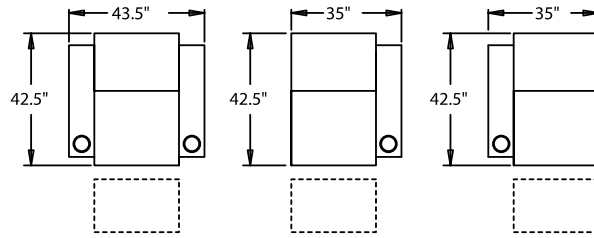

45" BACK HEIGHT ON ALL PIECES

3900 RECLINER
3901 POWER

5200 RF ARM
RECLINER
5201 RF ARM
POWER

5300 LF ARM
RECLINER
5301 LF ARM
POWER