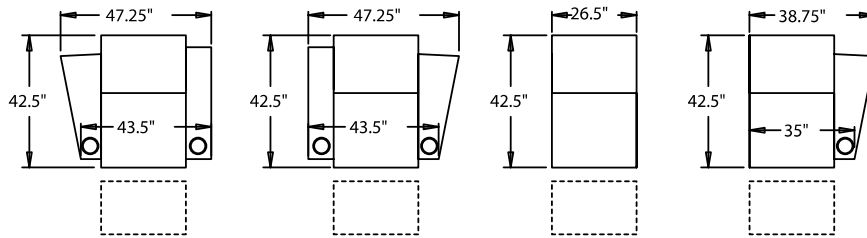

5240 RF ARM
CONSOLE LF
5241
POWER

5340 LF ARM
CONSOLE RF
5341
POWER

5400 ARMLESS
RECLINER
5401 ARMLESS
POWER

5440
CONSOLE RF
5441
POWER