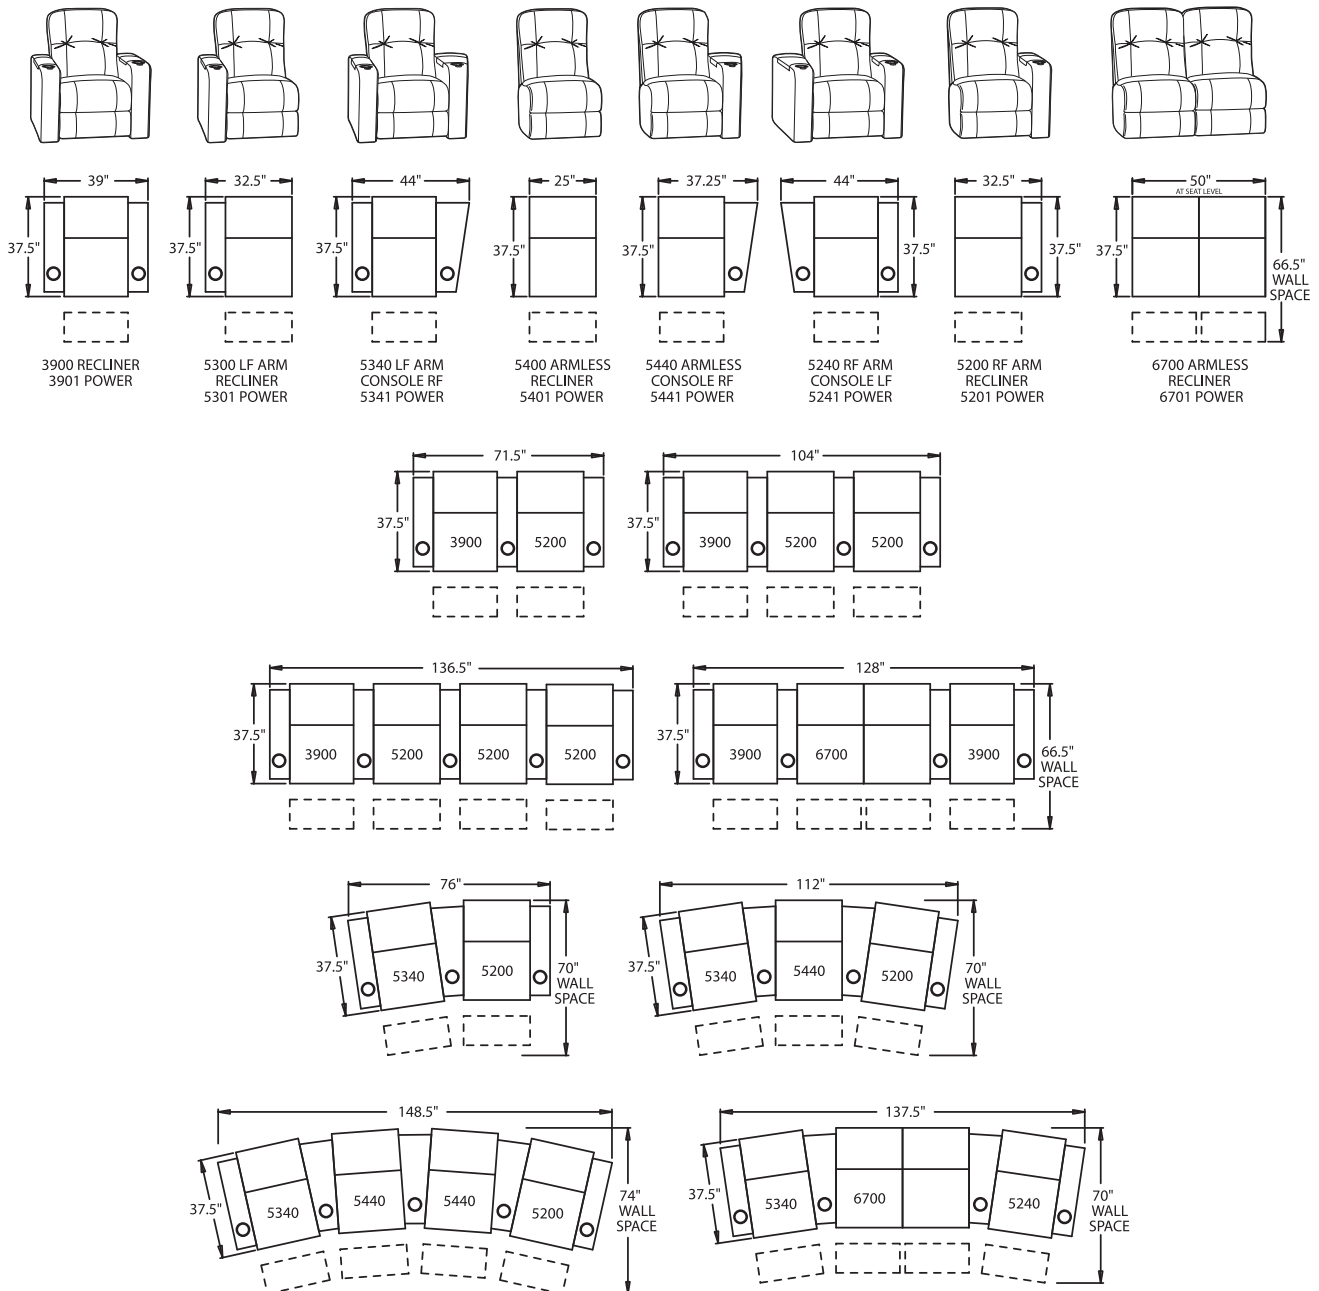

- **Wallaway®** - Fully reclines inches away from the wall, allowing greater decorating flexibility and more efficient use of space.
- **ChaiseLounger®** - Provides continuous, head-to-toe support when reclined.
- **PowerRecline®** - Effortlessly recline to your favorite position.
- **TouchMotion®** - Easily reclines at the touch of a button.
- **Flip Up Storage Arm and Table** - Convenient storage area in arm flips up to reveal table for use with laptop computer, game or snacks.
- **ButtKicker®** - Silent subwoofer in seat that allows viewers to feel powerful bass without excessive volume.
- **Cupholder** - Generously sized to hold most cans, bottles and drink cups. Decorative beveled rim for a finished look.

42.5" BACK HEIGHT

OVERALL WIDTHS ARE MEASURED AT SEAT LEVEL