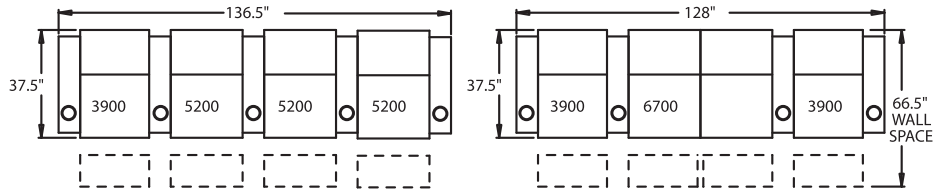

5300 - Straight Arm LF, Wallaway®, TouchMotion®, Recliner
5301 - Straight Arm LF, Wallaway®, PowerRecline®, Recliner
H. 42.5" W. 33.25" OD. 37.5"

5400 - Armless, Wallaway®, TouchMotion®, Recliner
5401 - Armless, Wallaway®, PowerRecline®, Recliner
H. 42.5" W. 26.5" OD. 37.5"

6700 - Armless, Wallaway®, TouchMotion®, Loveseat
6701 - Armless, Wallaway®, PowerRecline®, Loveseat
H. 42.5" W. 53" OD. 37.5"

CURVED

5240 - LF Wedge Arm/RF Straight Arm, Wallaway®, TouchMotion®, Recliner
5241 - LF Wedge Arm/RF Straight Arm, Wallaway®, PowerRecline®, Recliner
H. 42.5" W. 44" OD. 37.5"

5340 - RF Wedge Arm/LF Straight Arm, Wallaway®, TouchMotion®, Recliner
5341 - RF Wedge Arm/LF Straight Arm, Wallaway®, PowerRecline®, Recliner
H. 42.5" W. 44" OD. 37.5"

5440 - RF Wedge Arm, Wallaway®, TouchMotion®, Recliner
5441 - RF Wedge Arm, Wallaway®, PowerRecline®, Recliner
H. 42.5" W. 38.25" OD. 37.5"

Available in fabric, leather and LeatherPlus*.

*LeatherPlus combines leather and vinyl for value and comfort.

42.5" BACK HEIGHT

OVERALL WIDTHS ARE MEASURED AT SEAT LEVEL