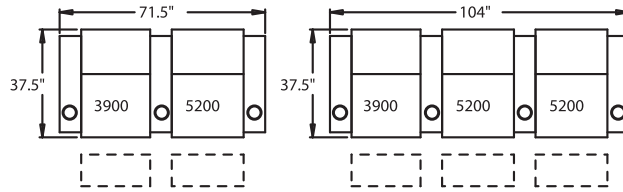

5300 - Straight Arm LF, Wallaway®, TouchMotion®, Recliner
5301 - Straight Arm LF, Wallaway®, PowerRecline®, Recliner
H. 42.5" W. 33.25" OD. 37.5"

5400 - Armless, Wallaway®, TouchMotion®, Recliner
5401 - Armless, Wallaway®, PowerRecline®, Recliner
H. 42.5" W. 26.5" OD. 37.5"

6700 - Armless, Wallaway®, TouchMotion®, Loveseat
6701 - Armless, Wallaway®, PowerRecline®, Loveseat
H. 42.5" W. 53" OD. 37.5"

CURVED

5240 - LF Wedge Arm/RF Straight Arm, Wallaway®, TouchMotion®, Recliner
5241 - LF Wedge Arm/RF Straight Arm, Wallaway®, PowerRecline®, Recliner
H. 42.5" W. 44" OD. 37.5"

5340 - RF Wedge Arm/LF Straight Arm, Wallaway®, TouchMotion®, Recliner
5341 - RF Wedge Arm/LF Straight Arm, Wallaway®, PowerRecline®, Recliner
H. 42.5" W. 44" OD. 37.5"

5440 - RF Wedge Arm, Wallaway®, TouchMotion®, Recliner
5441 - RF Wedge Arm, Wallaway®, PowerRecline®, Recliner
H. 42.5" W. 38.25" OD. 37.5"

Available in fabric, leather and LeatherPlus*.

*LeatherPlus combines leather and vinyl for value and comfort.

42.5" BACK HEIGHT

OVERALL WIDTHS ARE MEASURED AT SEAT LEVEL