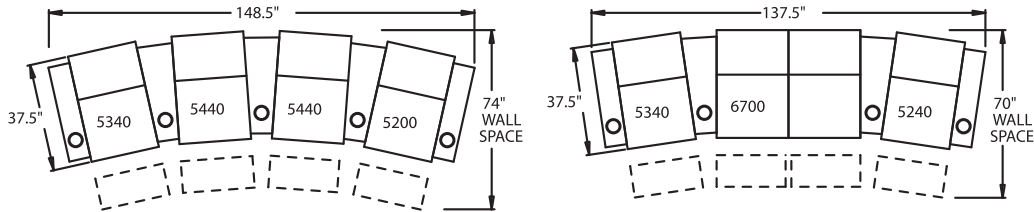

5300 - Straight Arm LF, Wallaway®, TouchMotion®, Recliner
5301 - Straight Arm LF, Wallaway®, PowerRecline®, Recliner
H. 42.5" W. 33.25" OD. 37.5"

5400 - Armless, Wallaway®, TouchMotion®, Recliner
5401 - Armless, Wallaway®, PowerRecline®, Recliner
H. 42.5" W. 26.5" OD. 37.5"

6700 - Armless, Wallaway®, TouchMotion®, Loveseat
6701 - Armless, Wallaway®, PowerRecline®, Loveseat
H. 42.5" W. 53" OD. 37.5"

CURVED

5240 - LF Wedge Arm/RF Straight Arm, Wallaway®, TouchMotion®, Recliner
5241 - LF Wedge Arm/RF Straight Arm, Wallaway®, PowerRecline®, Recliner
H. 42.5" W. 44" OD. 37.5"

5340 - RF Wedge Arm/LF Straight Arm, Wallaway®, TouchMotion®, Recliner
5341 - RF Wedge Arm/LF Straight Arm, Wallaway®, PowerRecline®, Recliner
H. 42.5" W. 44" OD. 37.5"

5440 - RF Wedge Arm, Wallaway®, TouchMotion®, Recliner
5441 - RF Wedge Arm, Wallaway®, PowerRecline®, Recliner
H. 42.5" W. 38.25" OD. 37.5"

Available in fabric, leather and LeatherPlus*.

*LeatherPlus combines leather and vinyl for value and comfort.

42.5" BACK HEIGHT

OVERALL WIDTHS ARE MEASURED AT SEAT LEVEL