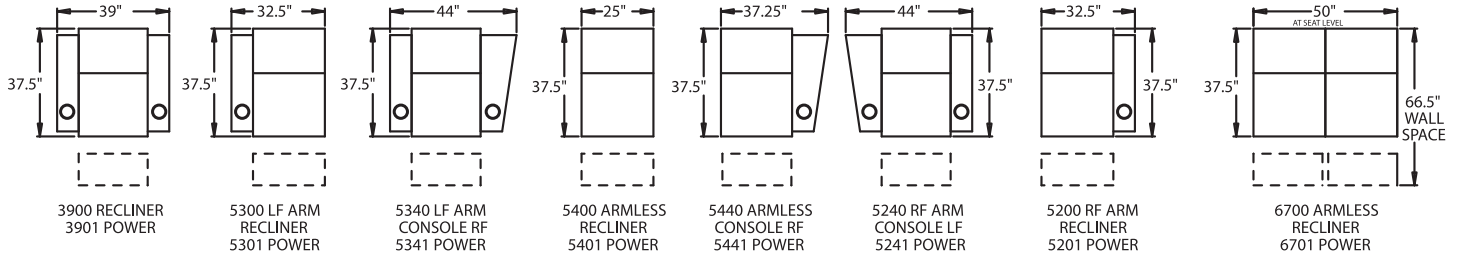

5340 - RF Wedge Arm/LF Straight Arm, Wallaway®, TouchMotion®, Recliner
5341 - RF Wedge Arm/LF Straight Arm, Wallaway®, PowerRecline®, Recliner
H. 42.5" W. 44" OD. 37.5"

5440 - RF Wedge Arm, Wallaway®, TouchMotion®, Recliner
5441 - RF Wedge Arm, Wallaway®, PowerRecline®, Recliner
H. 42.5" W. 38.25" OD. 37.5"

Available in fabric, leather and LeatherPlus*.

*LeatherPlus combines leather and vinyl for value and comfort.

42.5" BACK HEIGHT

OVERALL WIDTHS ARE MEASURED AT SEAT LEVEL