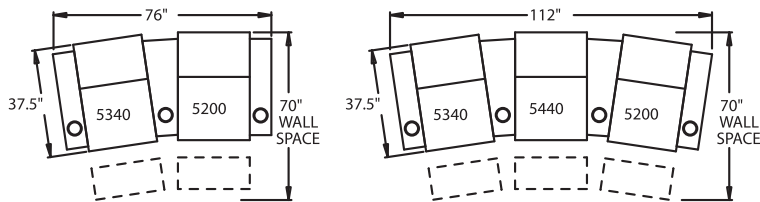

5300 - Straight Arm LF, Wallaway®, TouchMotion®, Recliner
5301 - Straight Arm LF, Wallaway®, PowerRecline®, Recliner
H. 42.5" W. 33.25" OD. 37.5"

5400 - Armless, Wallaway®, TouchMotion®, Recliner
5401 - Armless, Wallaway®, PowerRecline®, Recliner
H. 42.5" W. 26.5" OD. 37.5"

6700 - Armless, Wallaway®, TouchMotion®, Loveseat
6701 - Armless, Wallaway®, PowerRecline®, Loveseat
H. 42.5" W. 53" OD. 37.5"

CURVED

5240 - LF Wedge Arm/RF Straight Arm, Wallaway®, TouchMotion®, Recliner
5241 - LF Wedge Arm/RF Straight Arm, Wallaway®, PowerRecline®, Recliner
H. 42.5" W. 44" OD. 37.5"

5340 - RF Wedge Arm/LF Straight Arm, Wallaway®, TouchMotion®, Recliner
5341 - RF Wedge Arm/LF Straight Arm, Wallaway®, PowerRecline®, Recliner
H. 42.5" W. 44" OD. 37.5"

5440 - RF Wedge Arm, Wallaway®, TouchMotion®, Recliner
5441 - RF Wedge Arm, Wallaway®, PowerRecline®, Recliner
H. 42.5" W. 38.25" OD. 37.5"

Available in fabric, leather and LeatherPlus*.

*LeatherPlus combines leather and vinyl for value and comfort.

42.5" BACK HEIGHT

OVERALL WIDTHS ARE MEASURED AT SEAT LEVEL