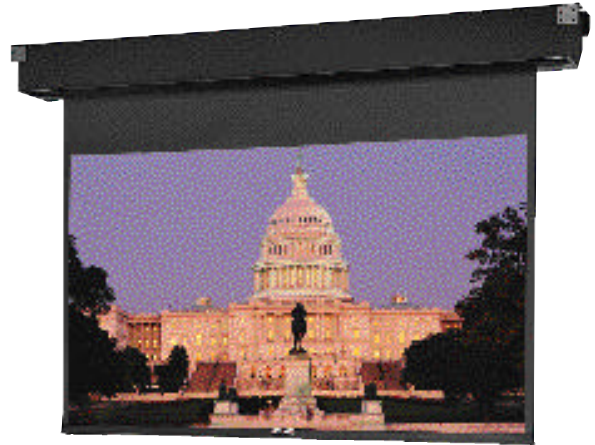

DUAL MASKING ELECTROL®

View from Letterbox to NTSC Format or from HDTV to NTSC Format

- Ideal for home theaters or where a variety of image formats are projected.
- Second motor lowers and raises black masks into position to convert screen to different format.
- Patented in-the-roller motor mounting system for quiet operation.
- Unique “step-back” masking design eliminates shadows.

Matte White fabric will be seamless in all sizes.

Optional remote control operation.

Black masks are raised and lowered to change image format.

LETTER BOX FORMAT TO NTSC VIDEO FORMAT (1.85 - 1.33)

Letter Box Format		NTSC Video Format (By masking)		Overall Length of Case		Matte White
H x W	cm.	H x W	cm.	in.	cm.	
50" x 92-1/2"	127 x 235	50" x 67"	127 x 170	110"	279.4	x
60" x 111"	152 x 282	60" x 80"	152 x 203	128-1/2"	326.39	x
69" x 128"	175 x 325	69" x 92"	175 x 234	145-1/2"	369.57	x
87" x 161"	221 x 409	87" x 116"	221 x 295	178-1/2"	453.39	x