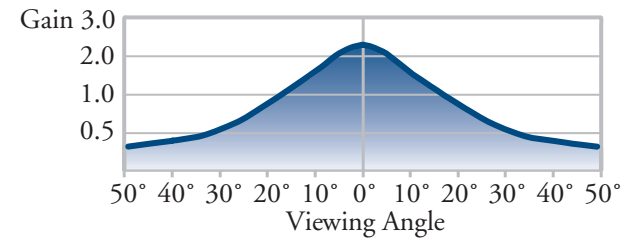

Draper Projection Screen Viewing Surfaces

Fiberglass matt white, M1300 and AT1200

High Contrast Grey

HiDef Grey

AT Grey

M2500

Cineflex

Glass Beaded