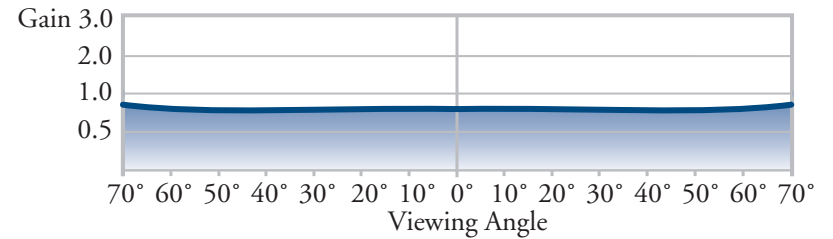

Draper Projection Screen Viewing Surfaces

Fiberglass matt white, M1300 and AT1200

High Contrast Grey

HiDef Grey

AT Grey

M2500

Cineflex

Glass Beaded