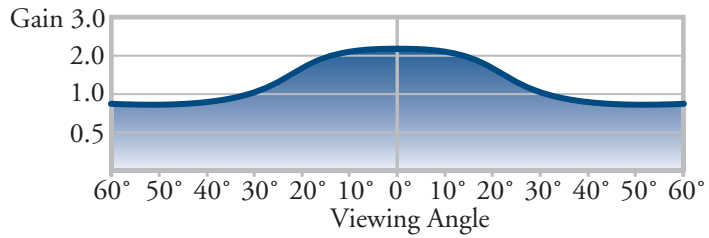

Draper Projection Screen Viewing Surfaces

Fiberglass matt white, M1300 and AT1200

High Contrast Grey

HiDef Grey

AT Grey

M2500

Cineflex

Glass Beaded