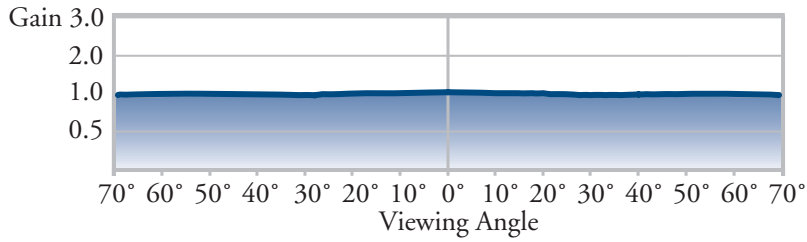

Draper Projection Screen Viewing Surfaces

Fiberglass matt white, M1300 and AT1200

High Contrast Grey

HiDef Grey

AT Grey

M2500

Cineflex

Glass Beaded