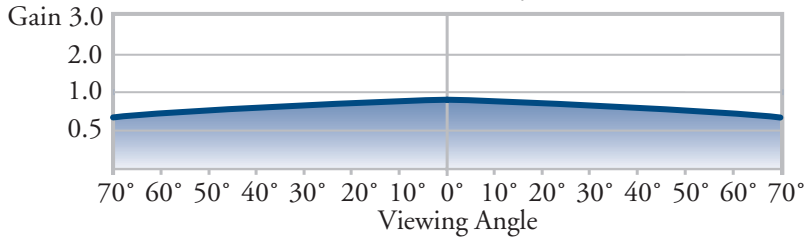

Draper Projection Screen Viewing Surfaces

Fiberglass matt white, M1300 and AT1200

High Contrast Grey

HiDef Grey

AT Grey

M2500

Cineflex

Glass Beaded