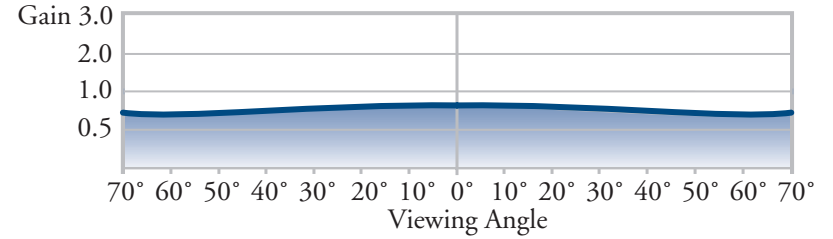

Draper Projection Screen Viewing Surfaces

Fiberglass matt white, M1300 and AT1200

High Contrast Grey

HiDef Grey

AT Grey

M2500

Cineflex

Glass Beaded