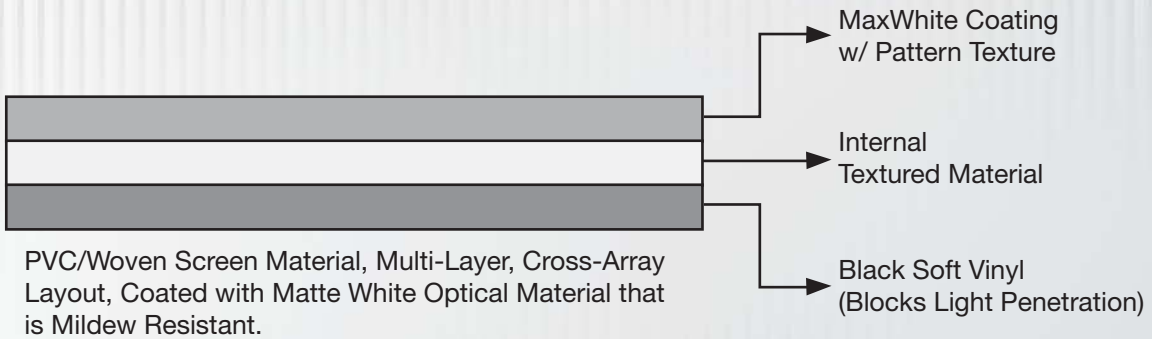

ezCinema Plus Series

- Deluxe Grade Floor Screen
- Portable Floor Up Projection Screen

FEATURES & BENEFITS

- Easy to transport and set up for traveling presentations or the "Home Theater in A Box"
- Self-standing "Pull Up & Project" cross spring mechanism
- MaxWhite screen material is durable and easy to clean
- Wide projection viewing angle
- Built-in carrying handle for enhanced mobility
- Rugged aluminum casing protects the screen
- Includes 3/4" black top/side masking with adjustable bottom rise masking
- Available in different sizes and aspect ratios
- Includes nylon carrying case with shoulder strap
- 2-Year manufacturer's premium replacement warranty

Elite's ezCinema Plus is the deluxe version of our popular ezCinema floor pull up screen. Instead of a support rod, it utilizes its unique "Scissor" Cross Spring Mechanical Hardware (CSMH) design that allows the operator to simply pull up the screen to its desired position and leave it there. Standard Traveling Shoulder bag for additional protection is included.

MaxWhite and SilverGrey material are the most versatile and uniform screen surface types in front projection. These materials provide unlimited viewing angles and perfect uniformity while giving precise definition and color reproduction. The grey material provides additional black level contrast with a minimal effect on image brightness. Screen Surfaces are durable for daily use and washable with mild soap and water.

PVC/Woven Screen Material, Multi-Layer, Cross-Array Layout, Coated with Matte White Optical Material that is Mildew Resistant.

Available in full 1:1 format for OHP (Over Head Projector) or Standard 4:3 NTSC commercial or Home Cinema movies in 16:9 HDTV.