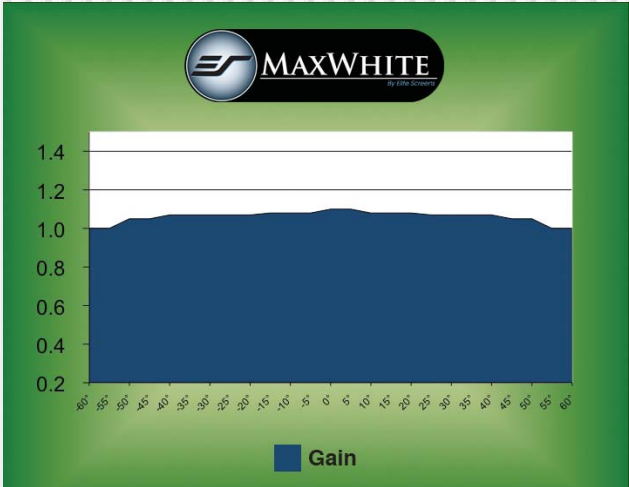

MaxWhite and SilverGrey material are the most versatile and uniform screen surface types in front projection. These materials provide unlimited viewing angles and perfect uniformity while giving precise definition and color reproduction. The grey material provides additional black level contrast with a minimal effect on image brightness. Screen Surfaces are durable for daily use and washable with mild soap and water.