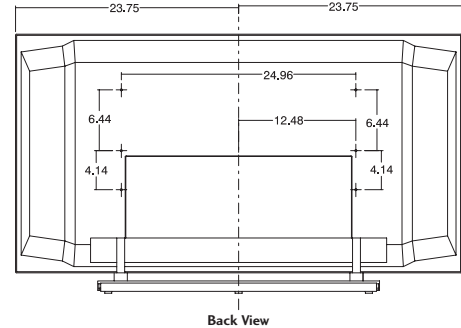

#### Removable Stand (Included)

**XD**  
ENGINE

**EDTV**  
MULTIMEDIA CORPORATION

**DCDi**  
by FARUDJA

**DIMENSIONS**

**DIMENSIONS**

Cabinet with Stand (W x H x D)	47.5" x 27.5" x 11.6"
Weight	66 Lbs.

**CABINET DESCRIPTION**