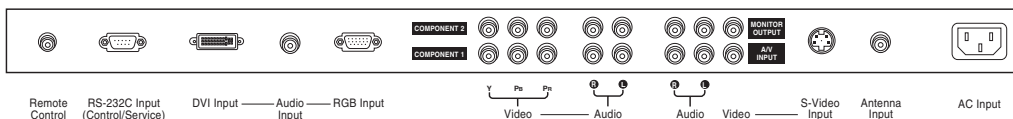

SIDE JACK PANEL

REAR JACK PANEL

www.LGcommercial.com

LG Electronics U.S.A., Inc. 2000 Millbrook Drive, Lincolnshire, IL 60069 Customer Service: 1-888-865-3026
Dimensions and weights are approximate. Design and specifications subject to change without notice. The "LG Life's Good" is a registered trademark of LG Electronics U.S.A., Inc. ©2004 LG Electronics U.S.A., Inc. Printed in the USA. LG4210C1204