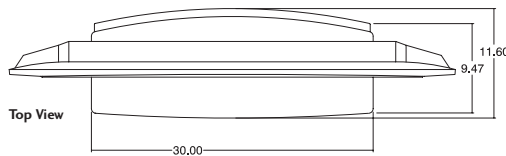

#### Removable Stand (Included)

**XD**  
ENGINE

**EDTV**  
MULTIMEDIA CORPORATION

**DCDi**  
by FARUDJA

**DIMENSIONS**

**DIMENSIONS**

Cabinet with Stand (W x H x D)	47.5" x 27.5" x 11.6"
Weight	66 Lbs.

**CABINET DESCRIPTION**