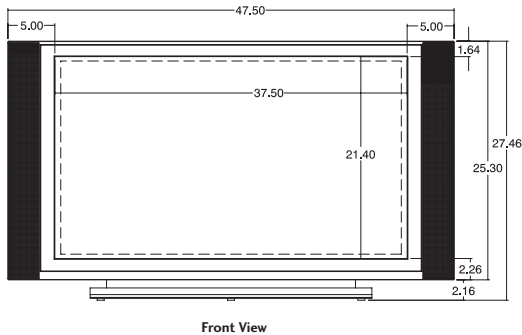

#### Removable Stand (Included)

**XD**  
ENGINE

**EDTV**  
MULTIMEDIA CORPORATION

**DCDi**  
by FARUDJA

**DIMENSIONS**

**DIMENSIONS**

Cabinet with Stand (W x H x D)	47.5" x 27.5" x 11.6"
Weight	66 Lbs.

**CABINET DESCRIPTION**

Finish	Silver
Cabinet Style	Slim Frame
Power Consumption	220W
Power Source	100 ~ 240v 60Hz

**VIDEO ENHANCEMENTS**

Screen Size	42" Wide Format
Resolution Display	852 x 480p
Pixel Pitch	0.36 (H) x 1.08 (V)
Aspect Ratio	16:9, 4:3 Zoom
Brightness	1500 cd/m <sup>2</sup> w/Filter
Contrast Ratio	5000:1
Viewing Angle	160°
Format Conversion	Intelligent Image Scanning
Aspect Ratio Correction	Yes
Scan Converter/Video Processor	XD Engine
Contrast	Yes
Brightness/Sharpness	Yes
Tint	Yes
Video De-Interlacing/Line Doubling	Faroudja DCDi
Integrated NTSC/	Yes
Open Cable Tuner	