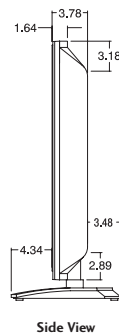

#### Removable Stand (Included)

**XD**  
ENGINE

**EDTV**  
MULTIMEDIA CORPORATION

**DCDi**  
by FARUDJA

**DIMENSIONS**

**DIMENSIONS**

Cabinet with Stand (W x H x D)	47.5" x 27.5" x 11.6"
Weight	66 Lbs.

**CABINET DESCRIPTION**