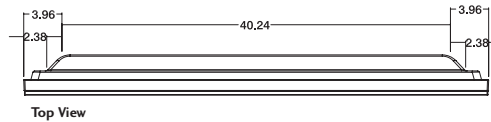

MU-50PZ90C

50" PLASMA HDTV MONITOR DISPLAY

SHOWN WITH
OPTIONAL STAND

OPTIONAL SPEAKERS
4.7"W x 28.9"H x 3.5"D
AP-50SA12

OPTIONAL STAND
38.4"W x 12.9"H x 11.3"D
AP-50DA12

- Improved! 1000:1 High Contrast Ratio**
Extremely sharp contrast between light and dark images
- Improved! 1000 cd/m² High Brightness**
Renders an incredibly bright picture, even in well-lit areas
- 1366 x 768p Resolution**
High resolution format produces extremely detailed imagery
- Image Sticking Minimization, Pixel Orbitor, White Wash, and Inversion Features**
Reduce phosphor burn and prolong the life of the plasma
- DVI with HDCP**
- Aspect Ratio Correction**
- Intelligent Image Scaling**
O-Plus (Rembrandt) video processor
- RS-232 Control and Discrete IR Controls**
- Vertical Display Mode**
- Faroudja DCDi**
Video de-interlacing and line doubling
- Split Zoom Matrix**
- 2 Year Warranty**

MU-50PZ90C 50" Plasma HDTV Monitor Display

DIMENSIONS

DIMENSIONS

Cabinet (W x H x D)	48.15" x 28.90" x 4.13"
Weight	97 Lbs.

CABINET DESCRIPTION

Finish	Silver
Cabinet Style	Slim Frame
Power Consumption	560W
Power Source	120v 60Hz

VIDEO ENHANCEMENTS

Screen Size	50" Wide Format
Flat	Yes
Resolution Display	1366 x 768p
Pixel Pitch	.270 (H) x .810 (V)
Aspect Ratio	16:9, 4:3 Zoom
Brightness	1000 cd/m ²
Contrast Ratio	1000:1
Viewing Angle	160°
Format Conversion	Intelligent Image Scanning
Aspect Ratio Correction	Yes
Scan Converter	O-Plus (Rembrandt)
Contrast	Yes
Brightness/Sharpness	Yes
Tint	Yes
Video De-Interlacing/Line Doubling	Faroudja DCDi