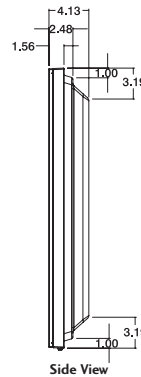

MU-50PZ90C

50" PLASMA HDTV MONITOR DISPLAY

SHOWN WITH
OPTIONAL STAND

OPTIONAL SPEAKERS
4.7"W x 28.9"H x 3.5"D
AP-50SA12

OPTIONAL STAND
38.4"W x 12.9"H x 11.3"D
AP-50DA12

- Improved! 1000:1 High Contrast Ratio**
Extremely sharp contrast between light and dark images
- Improved! 1000 cd/m² High Brightness**
Renders an incredibly bright picture, even in well-lit areas
- 1366 x 768p Resolution**
High resolution format produces extremely detailed imagery
- Image Sticking Minimization, Pixel Orbitor, White Wash, and Inversion Features**
Reduce phosphor burn and prolong the life of the plasma
- DVI with HDCP**
- Aspect Ratio Correction**
- Intelligent Image Scaling**
O-Plus (Rembrandt) video processor
- RS-232 Control and Discrete IR Controls**
- Vertical Display Mode**
- Faroudja DCDi**
Video de-interlacing and line doubling
- Split Zoom Matrix**
- 2 Year Warranty**

MU-50PZ90C 50" Plasma HDTV Monitor Display

DIMENSIONS

DIMENSIONS

Cabinet (W x H x D)	48.15" x 28.90" x 4.13"
Weight	97 Lbs.

CABINET DESCRIPTION

Finish	Silver
Cabinet Style	Slim Frame
Power Consumption	560W
Power Source	120v 60Hz

VIDEO ENHANCEMENTS

Screen Size	50" Wide Format
Flat	Yes
Resolution Display	1366 x 768p
Pixel Pitch	.270 (H) x .810 (V)
Aspect Ratio	16:9, 4:3 Zoom
Brightness	1000 cd/m ²
Contrast Ratio	1000:1
Viewing Angle	160°
Format Conversion	Intelligent Image Scanning
Aspect Ratio Correction	Yes
Scan Converter	O-Plus (Rembrandt)
Contrast	Yes
Brightness/Sharpness	Yes
Tint	Yes
Video De-Interlacing/Line Doubling	Faroudja DCDi

OUTPUT RESOLUTIONS

NTSC, VGA, SVGA, XGA, SXGA	1366 x 768p
HDTV	1366 x 768p

JACK PACK

Hi-Res Component Video	1
Audio Left/Right In	3
Composite In	1
RGB In (15-Pin Type-D Connector)/Out	1/1
S-Video In	1
RS-232C (9-Pin Connector)	1
DVI with HDCP	1
IR Jack	1
Audio L/R Out	1