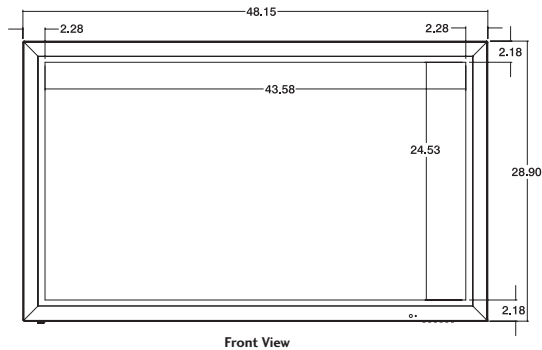

MU-50PZ90C

50" PLASMA HDTV MONITOR DISPLAY

SHOWN WITH
OPTIONAL STAND

OPTIONAL SPEAKERS
4.7"W x 28.9"H x 3.5"D
AP-50SA12

OPTIONAL STAND
38.4"W x 12.9"H x 11.3"D
AP-50DA12

- Improved! 1000:1 High Contrast Ratio**
Extremely sharp contrast between light and dark images
- Improved! 1000 cd/m² High Brightness**
Renders an incredibly bright picture, even in well-lit areas
- 1366 x 768p Resolution**
High resolution format produces extremely detailed imagery
- Image Sticking Minimization, Pixel Orbitor, White Wash, and Inversion Features**
Reduce phosphor burn and prolong the life of the plasma
- DVI with HDCP**
- Aspect Ratio Correction**
- Intelligent Image Scaling**
O-Plus (Rembrandt) video processor
- RS-232 Control and Discrete IR Controls**
- Vertical Display Mode**
- Faroudja DCDi**
Video de-interlacing and line doubling
- Split Zoom Matrix**
- 2 Year Warranty**

MU-50PZ90C 50" Plasma HDTV Monitor Display

DIMENSIONS

DIMENSIONS

Cabinet (W x H x D)	48.15" x 28.90" x 4.13"
Weight	97 Lbs.

CABINET DESCRIPTION

Finish	Silver
Cabinet Style	Slim Frame
Power Consumption	560W
Power Source	120v 60Hz

VIDEO ENHANCEMENTS

Screen Size	50" Wide Format
Flat	Yes
Resolution Display	1366 x 768p
Pixel Pitch	.270 (H) x .810 (V)
Aspect Ratio	16:9, 4:3 Zoom
Brightness	1000 cd/m ²
Contrast Ratio	1000:1
Viewing Angle	160°
Format Conversion	Intelligent Image Scanning
Aspect Ratio Correction	Yes
Scan Converter	O-Plus (Rembrandt)
Contrast	Yes
Brightness/Sharpness	Yes
Tint	Yes
Video De-Interlacing/Line Doubling	Faroudja DCDi

OUTPUT RESOLUTIONS

NTSC, VGA, SVGA, XGA, SXGA	1366 x 768p
HDTV	1366 x 768p

JACK PACK

Hi-Res Component Video	1
Audio Left/Right In	3
Composite In	1
RGB In (15-Pin Type-D Connector)/Out	1/1
S-Video In	1
RS-232C (9-Pin Connector)	1
DVI with HDCP	1
IR Jack	1
Audio L/R Out	1