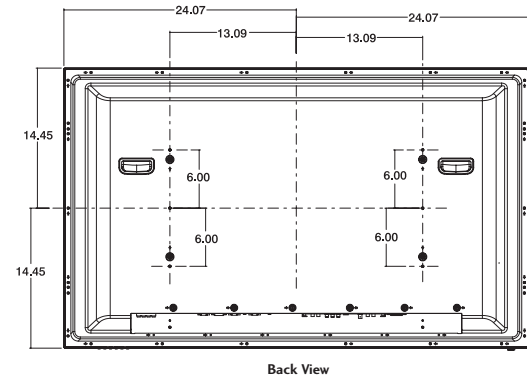

MU-50PZ90C

50" PLASMA HDTV MONITOR DISPLAY

SHOWN WITH
OPTIONAL STAND

OPTIONAL SPEAKERS
4.7"W x 28.9"H x 3.5"D
AP-50SA12

OPTIONAL STAND
38.4"W x 12.9"H x 11.3"D
AP-50DA12

- Improved! 1000:1 High Contrast Ratio**
Extremely sharp contrast between light and dark images
- Improved! 1000 cd/m² High Brightness**
Renders an incredibly bright picture, even in well-lit areas
- 1366 x 768p Resolution**
High resolution format produces extremely detailed imagery
- Image Sticking Minimization, Pixel Orbitor, White Wash, and Inversion Features**
Reduce phosphor burn and prolong the life of the plasma
- DVI with HDCP**
- Aspect Ratio Correction**
- Intelligent Image Scaling**
O-Plus (Rembrandt) video processor
- RS-232 Control and Discrete IR Controls**
- Vertical Display Mode**
- Faroudja DCDi**
Video de-interlacing and line doubling
- Split Zoom Matrix**
- 2 Year Warranty**

MU-50PZ90C 50" Plasma HDTV Monitor Display

DIMENSIONS

DIMENSIONS

Cabinet (W x H x D)	48.15" x 28.90" x 4.13"
Weight	97 Lbs.

CABINET DESCRIPTION

Finish	Silver
Cabinet Style	Slim Frame
Power Consumption	560W
Power Source	120v 60Hz

VIDEO ENHANCEMENTS

Screen Size	50" Wide Format
Flat	Yes
Resolution Display	1366 x 768p
Pixel Pitch	.270 (H) x .810 (V)
Aspect Ratio	16:9, 4:3 Zoom
Brightness	1000 cd/m ²
Contrast Ratio	1000:1
Viewing Angle	160°
Format Conversion	Intelligent Image Scanning
Aspect Ratio Correction	Yes
Scan Converter	O-Plus (Rembrandt)
Contrast	Yes
Brightness/Sharpness	Yes
Tint	Yes
Video De-Interlacing/Line Doubling	Faroudja DCDi

OUTPUT RESOLUTIONS

NTSC, VGA, SVGA, XGA, SXGA	1366 x 768p
HDTV	1366 x 768p

JACK PACK

Hi-Res Component Video	1
Audio Left/Right In	3
Composite In	1
RGB In (15-Pin Type-D Connector)/Out	1/1
S-Video In	1
RS-232C (9-Pin Connector)	1
DVI with HDCP	1
IR Jack	1
Audio L/R Out	1