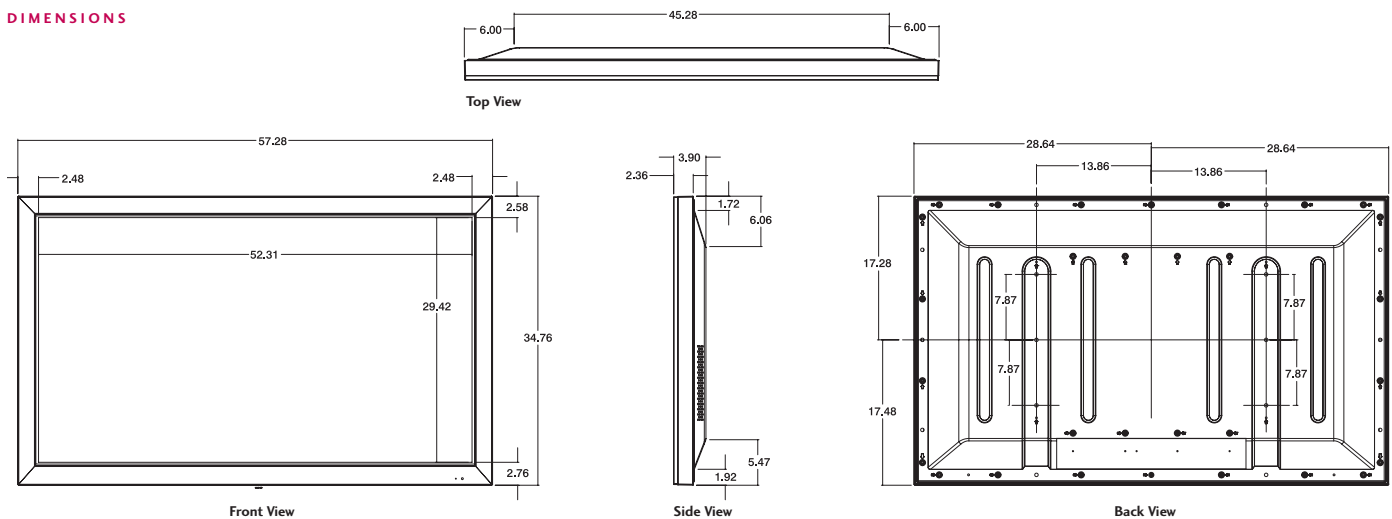

Split Zoom Matrix

2 Year Warranty

MU-60PZ90C 60" Plasma HDTV Monitor Display

DIMENSIONS

DIMENSIONS

Cabinet (W x H x D)	57.3" x 34.8" x 3.9"
Weight	154.3 Lbs.

CABINET DESCRIPTION

Finish	Brushed Silver
Power Consumption	650W
Power Source	120v 60Hz

VIDEO ENHANCEMENTS

Screen Size	60"
Resolution Display	1366 x 768p
Pixel Pitch	0.343 (H) x 1.032 (V)
Aspect Ratio	16:9, 4:3 Zoom
Brightness	1000 cd/m ²
Contrast Ratio	1000:1
Viewing Angle	160°
Format Conversion	Intelligent Image Scanning
Aspect Ratio Correction	Yes
Scan Converter	O-Plus (Rembrandt)
Contrast	Yes
Brightness/Sharpness	Yes
Tint	Yes
Video De-Interlacing/Line Doubling	Faroudja DCDi