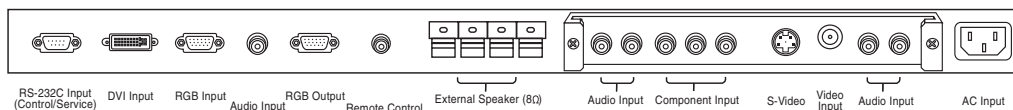

REAR JACK PANEL

www.LGcommercial.com

LG Electronics U.S.A., Inc. 2000 Millbrook Drive, Lincolnshire, IL 60069 Customer Service: 1-888-865-3026
Dimensions and weights are approximate. Design and specifications subject to change without notice. The "LG Life's Good" is a registered trademark of LG Electronics U.S.A., Inc. ©2004 LG Electronics U.S.A., Inc. Printed in the USA. LG6090C0504