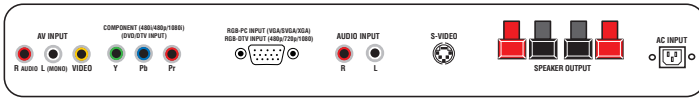

► RS-232 Controls and NTSC, HD, VGA, SVGA, XGA, SXGA and DVI Inputs

Compatible with DVD players, VCRs, computers, digital broadcasting, multimedia and traditional video sources

► DVI with HDCP

The Digital Visual Interface (DVI) provides an uncompressed transfer of high definition video from a digital video source to a digital display device. HDCP (High Bandwidth Digital Content Protection) ensures copy protection of the content.

Available in P60W38H for high altitudes

zenith 
DIGITIZE THE EXPERIENCE.™

60" 16:9 HDTV Monitor Plasma Display (P60W38/38H)

JACK PACK

DVI with HDCP	1
Hi-Res Component Video	1
S-Video In	1
Composite In	1
RGB In (15-Pin Type-D Connector)	1
Audio In	2 (L/R)
Audio Out	1 (L/R)
RS-232c	1